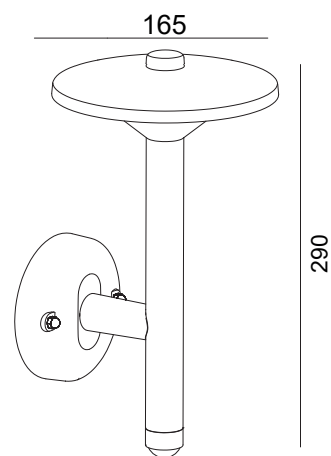

TECHNICAL DATA

**TYPE**

Professional LED for Exterior Lighting.

PRO	CRI ≥ 80	
IP54		L°
AC85-265V 50/60Hz		50000h

DIMENSION DRAW

Model:	Fence
Format:	Round
Location:	Exterior
Wattage:	6W
Materials:	Aluminium
Led Color:	3000K
Product Dimension:	290*165mm
IP Code:	54
Fixation:	Wall
CRI :	80
Lumen Output:	240LM
Frequency:	50/60 Hz
Beam Angle:	L°